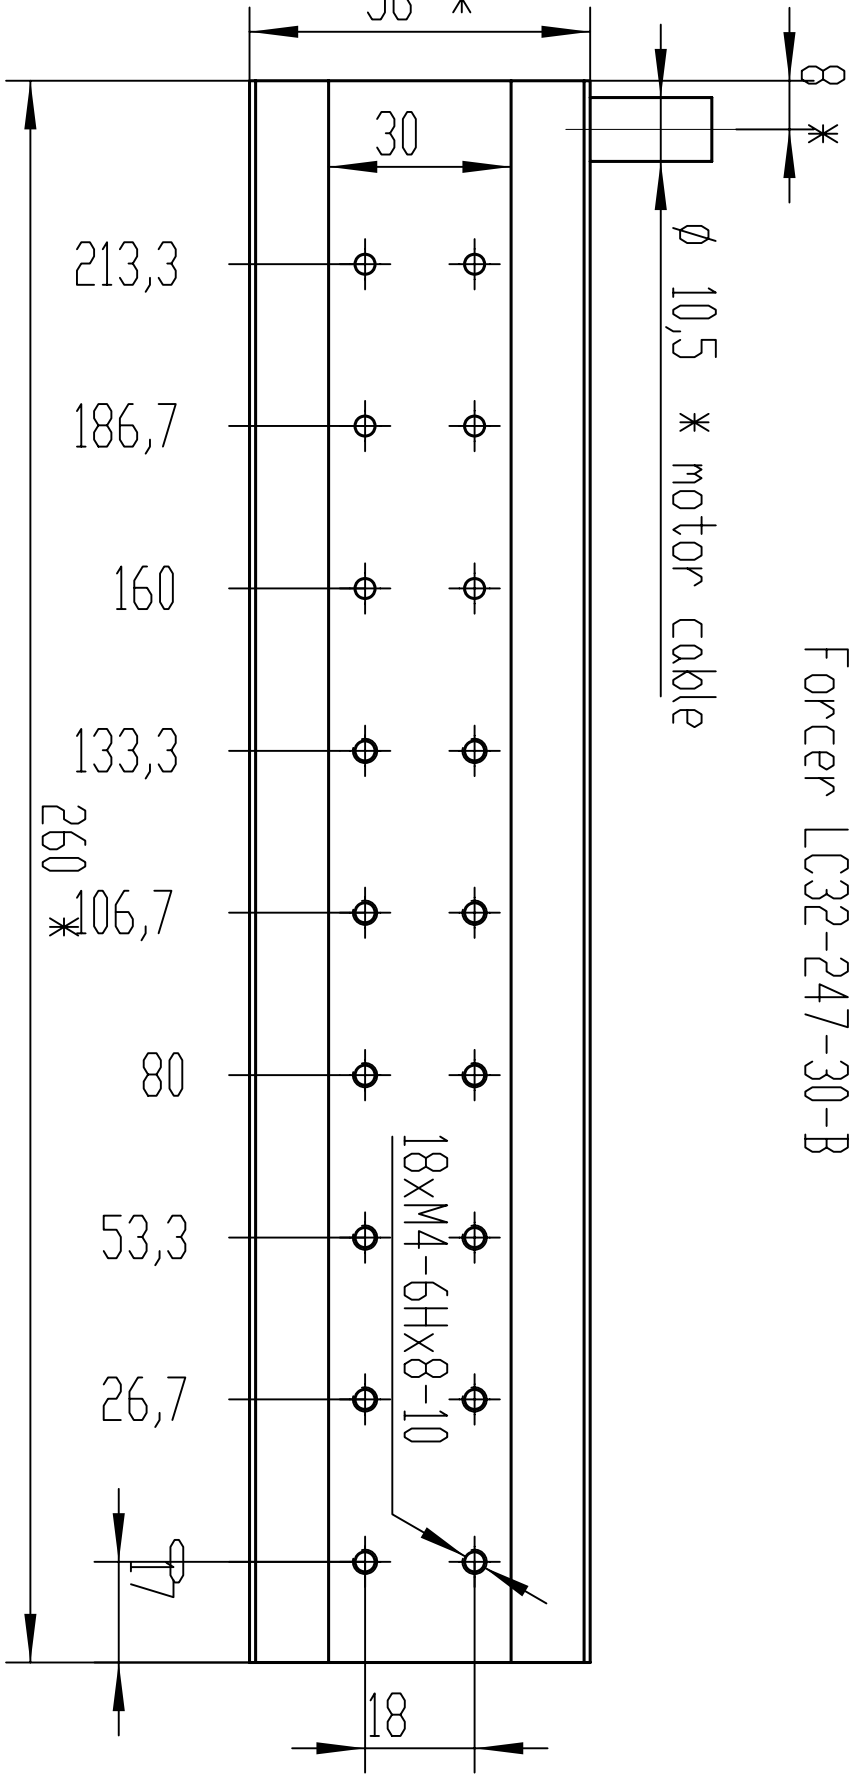

\*For reference only

Forcer weight 1.8kg

Forcer LC32-247-30-B