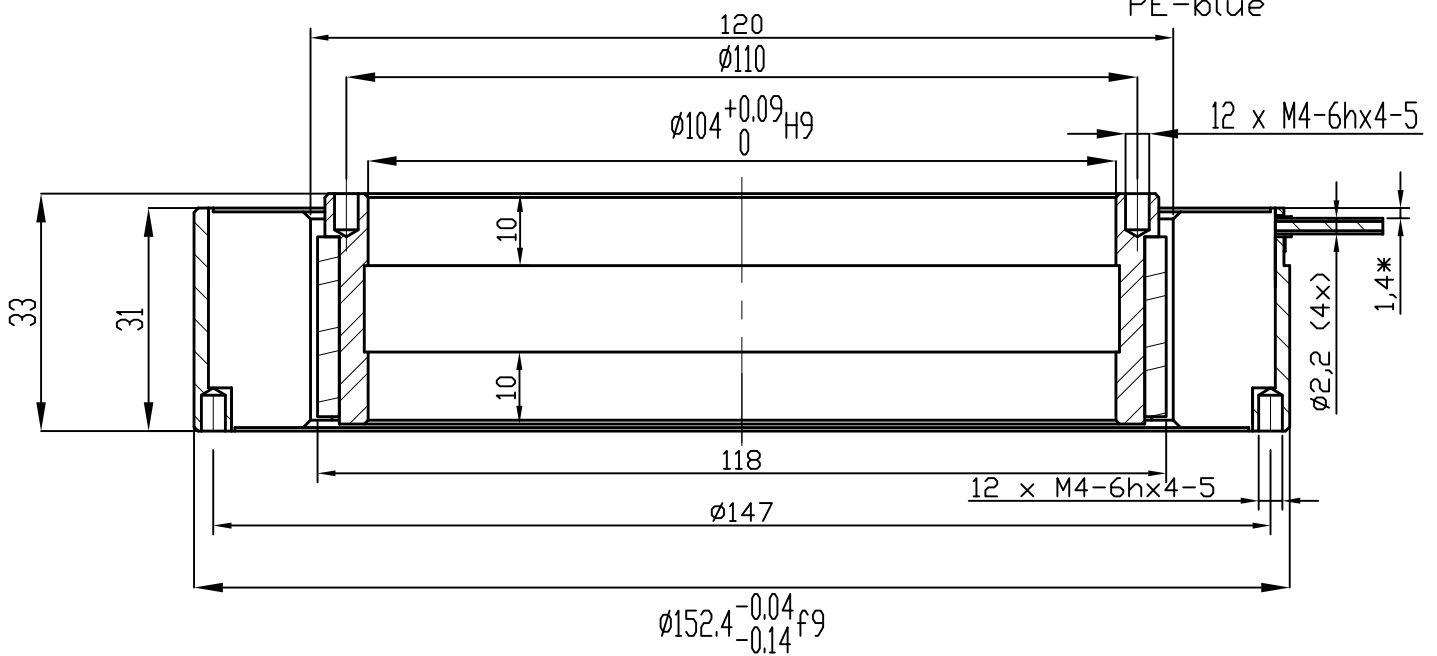

Motor wires:
 A-white
 B-red
 C-black
 PE-blue

RP24-120-20-C-ES1